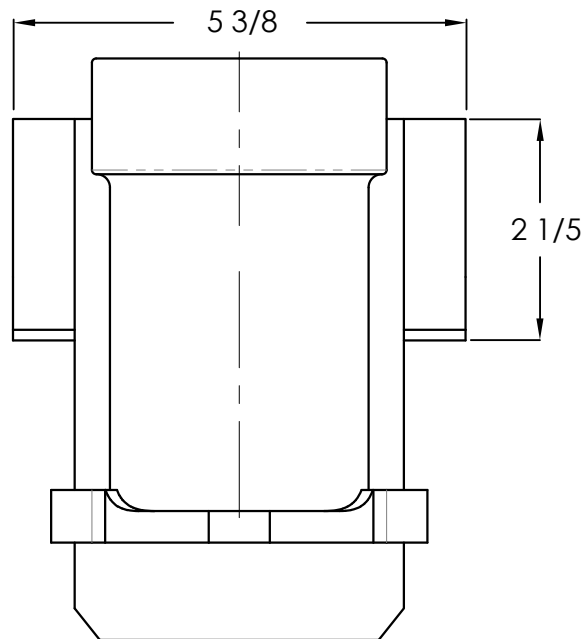

1 1/4", 1 1/2" & 2" EZ RETRO FIT FLANGE

www.FloProProducts.com

MODELS: CHECK VALVE - FPEZRPF125CV, FPEZRPF150CV, FPEZRPF200CV

COMPATIBLE WITH ANY EZ STYLE BASE ELBOW

CURRENT: ZOELLER

PAST: FREEFLO, BARNES BAF & MYERS SRA

MATERIAL COMPOSITION

FLANGE: 65-45-12 CAST DUCTILE IRON

LOWER GUIDE PLATE: 304 STAINLESS STEEL

CHECK VALVE BALL: SOLID RUBBER NITRILE

PUMP ADAPTER: CAST 304 STAINLESS STEEL

ALL HARDWARE IS 304 STAINLESS STEEL

SHIPPING WEIGHT: 13 LBS