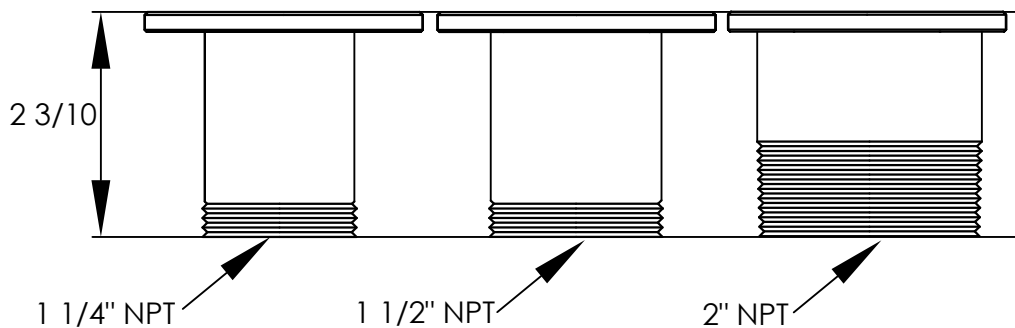

1 1/4", 1 1/2" & 2" EZ RETRO FIT FLANGE

www.FloProProducts.com

MODELS: CHECK VALVE - FPEZRPF125CV, FPEZRPF150CV, FPEZRPF200CV

COMPATIBLE WITH ANY EZ STYLE BASE ELBOW

CURRENT: ZOELLER

PAST: FREEFLO, BARNES BAF & MYERS SRA

MATERIAL COMPOSITION

FLANGE: 65-45-12 CAST DUCTILE IRON

LOWER GUIDE PLATE: 304 STAINLESS STEEL

CHECK VALVE BALL: SOLID RUBBER NITRILE

PUMP ADAPTER: CAST 304 STAINLESS STEEL

ALL HARDWARE IS 304 STAINLESS STEEL

SHIPPING WEIGHT: 13 LBS