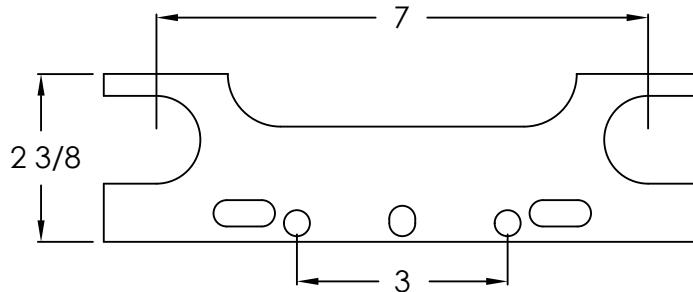

1 1/4", 1 1/2" & 2" EZ RETRO FIT FLANGE

www.FloProProducts.com

MODELS: CHECK VALVE - FPEZRPF125CV, FPEZRPF150CV, FPEZRPF200CV

COMPATIBLE WITH ANY EZ STYLE BASE ELBOW

CURRENT: ZOELLER

PAST: FREEFLO, BARNES BAF & MYERS SRA

MATERIAL COMPOSITION

FLANGE: 65-45-12 CAST DUCTILE IRON

LOWER GUIDE PLATE: 304 STAINLESS STEEL

CHECK VALVE BALL: SOLID RUBBER NITRILE

PUMP ADAPTER: CAST 304 STAINLESS STEEL

ALL HARDWARE IS 304 STAINLESS STEEL

SHIPPING WEIGHT: 13 LBS