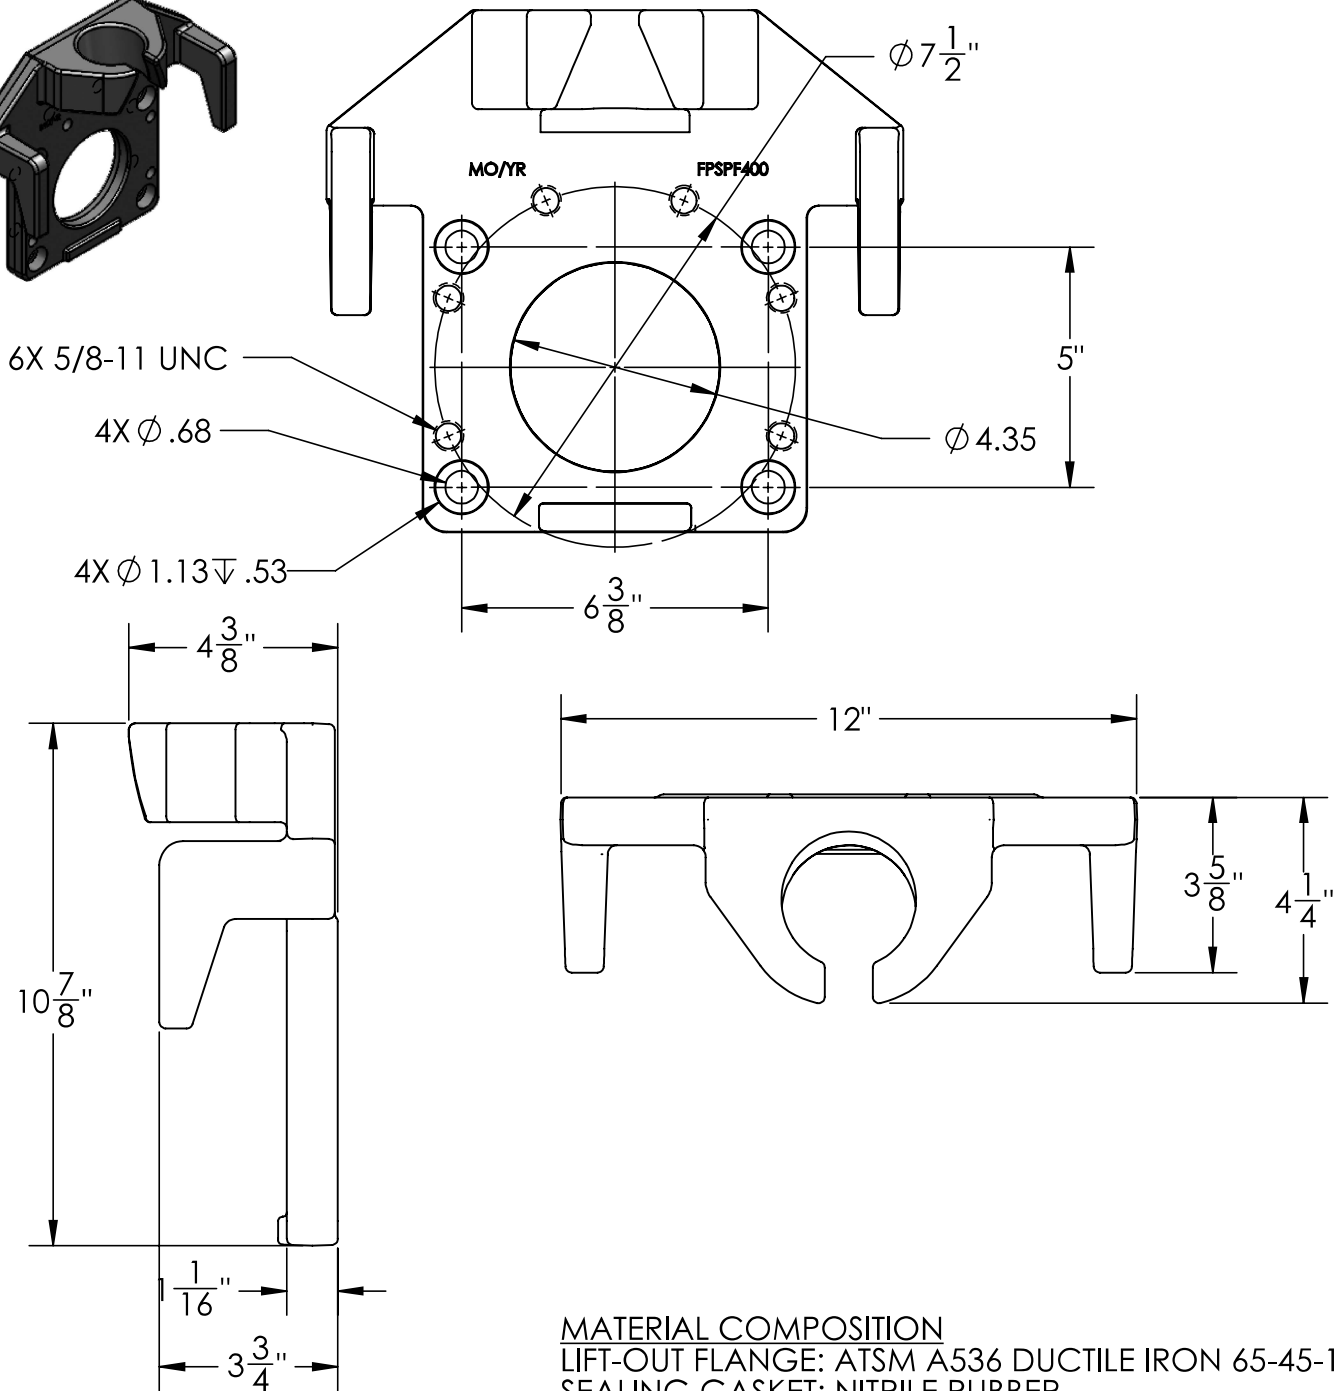

4" LIFT-OUT FLANGE

MODEL: FPPF400AB

www.FloProProducts.com

LIFT-OUT FLANGE:

LIFT-OUT COMES STANDARD WITH

SHIPPING WEIGHT: 30 LBS.

REV: JAN. 2020