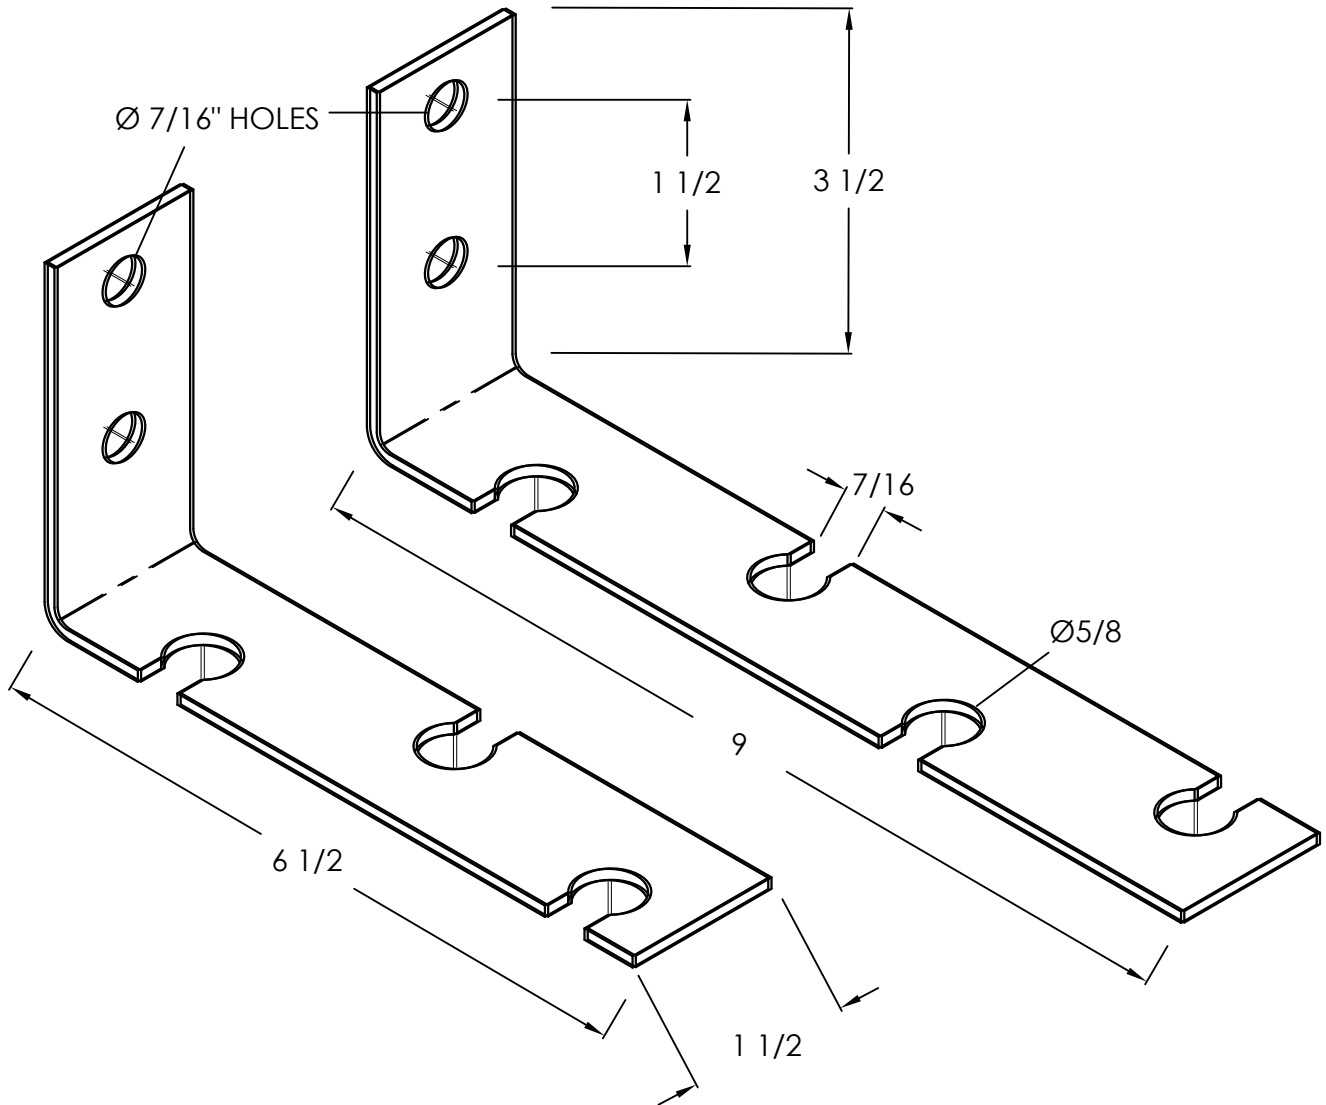

3 & 4 HOLE L-TYPE FLOAT BRACKETS

MODELS: FPLB3, FPLB4

www.FloProProducts.com

L-TYPE FLOAT BRACKETS: INCLUDES CORD SNUBBERS

SHIPPING WEIGHT: >1 LB

MATERIAL COMPOSITION
FLOAT BRACKET: 304 STAINLESS STEEL