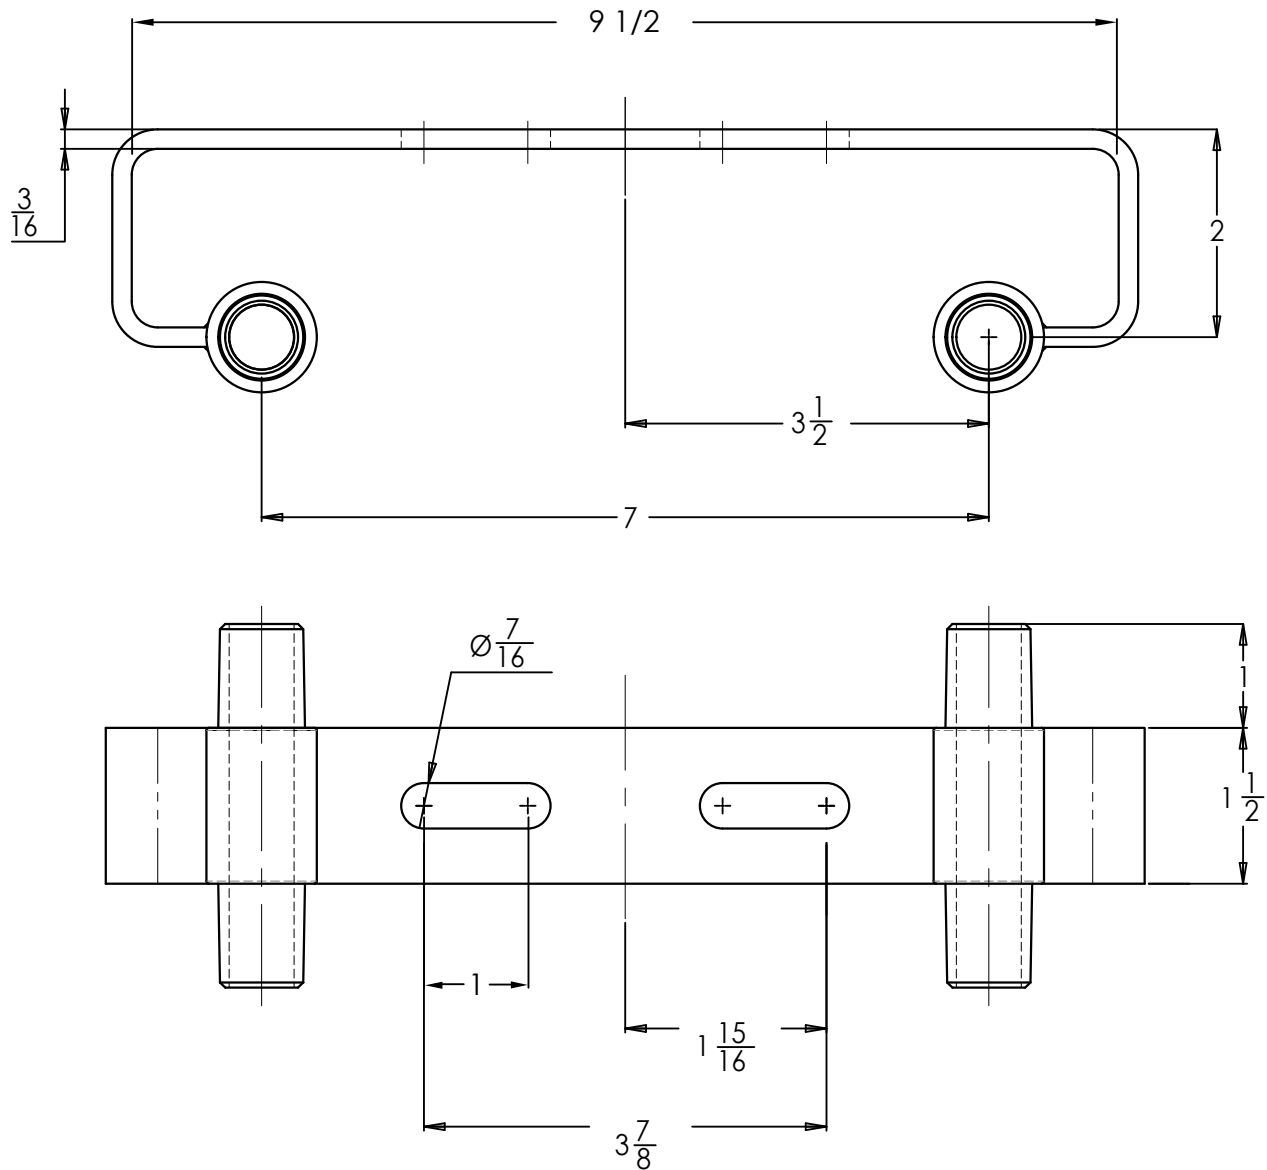

# FPIB075, FPIB100 & FPIB125

www.FloProProducts.com

INTERMEDIATE GUIDE RAIL BRACKET

COMPATIBLE WITH 3/4", 1" or 1 1/4" GUIDE RAILS

SHIPPING WEIGHT: 2 LBS

MATERIAL COMPOSITION  
BRACKET: 304 STAINLESS STEEL