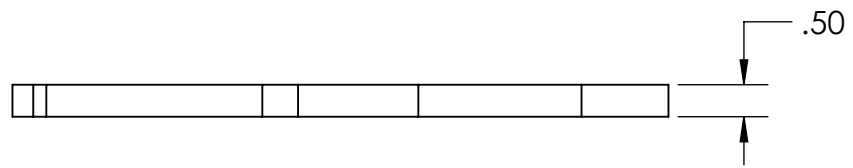

FPGRAB

1/8 - 3/8 CHAIN GRABBER

www.FloProProducts.com

300 SERIES STAINLESS STEEL

GRABLINK	
MATERIAL	304 SST
WORKS WITH	1/8" TO 3/8" CHAIN

REV: JUNE 2023