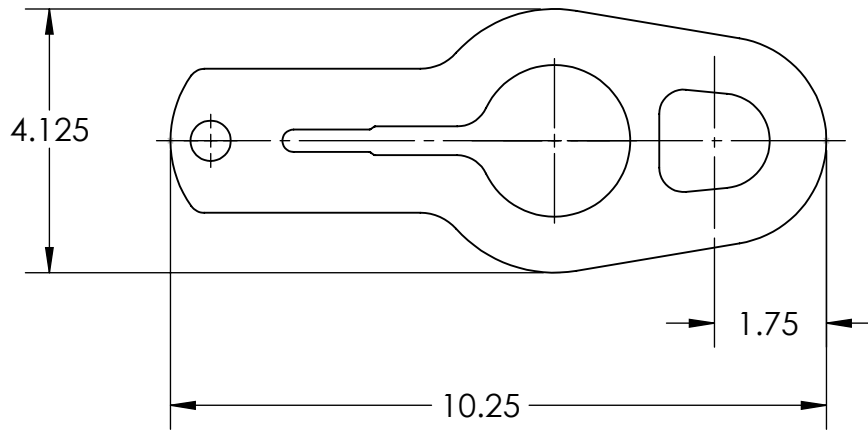

FPGRAB

1/8 - 3/8 CHAIN GRABBER

www.FloProProducts.com

300 SERIES STAINLESS STEEL

GRABLINK	
MATERIAL	304 SST
WORKS WITH	1/8" TO 3/8" CHAIN

REV: JUNE 2023