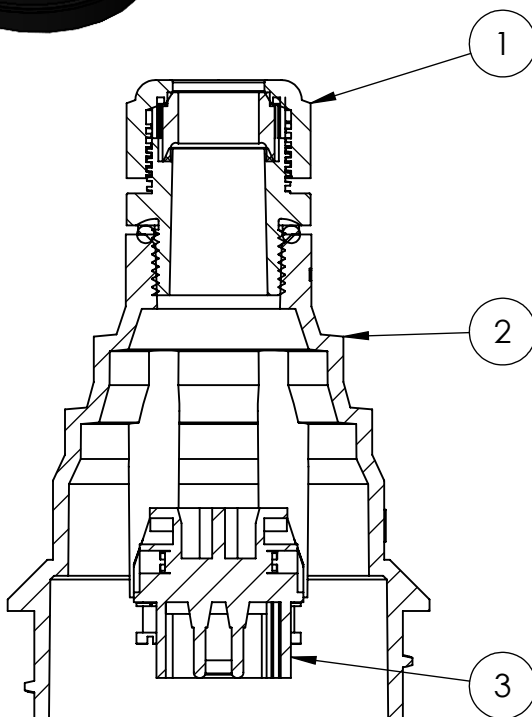

# E-ONE EXTREME SERIES

FPEQDE

www.FloProProducts.com

| ITEM NO. | DESCRIPTION    |
|----------|----------------|
| 1        | CORD GRIP      |
| 2        | EQD HOUSING    |
| 3        | TERMINAL BLOCK |

SECTION A-A

**MATERIAL**  
WIRE CONNECTOR - THERMAL PLASTIC  
PLUG HOUSING - PBT  
TERMINAL BLOCK - 6-PIN

REV: JAN. 2021