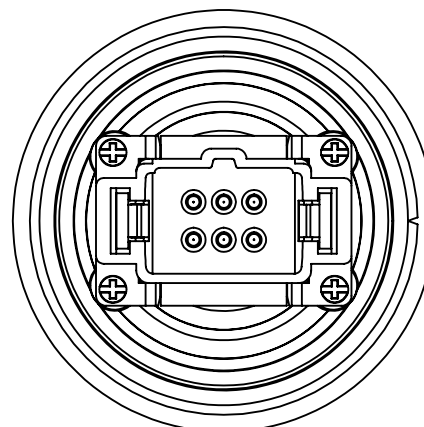

# E-ONE EXTREME SERIES

FPEQDE

www.FloProProducts.com

| ITEM NO. | DESCRIPTION    |
|----------|----------------|
| 1        | CORD GRIP      |
| 2        | EQD HOUSING    |
| 3        | TERMINAL BLOCK |

SECTION A-A

**MATERIAL**  
WIRE CONNECTOR - THERMAL PLASTIC  
PLUG HOUSING - PBT  
TERMINAL BLOCK - 6-PIN

REV: JAN. 2021