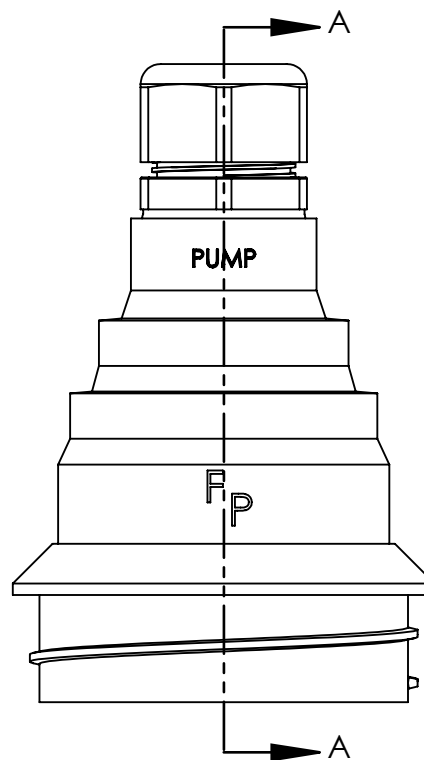

# E-ONE EXTREME SERIES

FPEQDE

www.FloProProducts.com

| ITEM NO. | DESCRIPTION    |
|----------|----------------|
| 1        | CORD GRIP      |
| 2        | EQD HOUSING    |
| 3        | TERMINAL BLOCK |

SECTION A-A

**MATERIAL**  
WIRE CONNECTOR - THERMAL PLASTIC  
PLUG HOUSING - PBT  
TERMINAL BLOCK - 6-PIN

REV: JAN. 2021