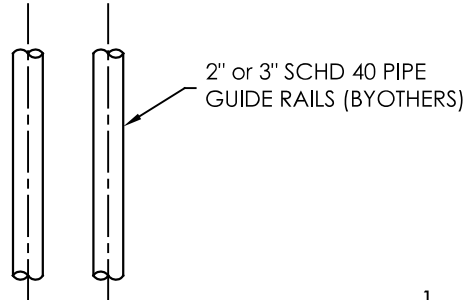

8" x 6" AND 8" x 8" FLANGE

www.floproproducts.com

MODELS: FPBEA 800 , 860 ,(X)

BASE ELBOW ASSEMBLY

INSTALLATION DIMENSIONS