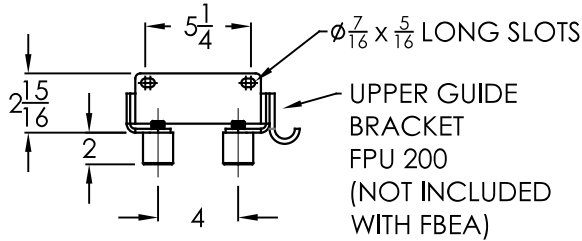

8" x 6" AND 8" x 8" FLANGE

www.floproproducts.com

MODELS: FPBEA 800 , 860 ,(X)

BASE ELBOW ASSEMBLY

INSTALLATION DIMENSIONS