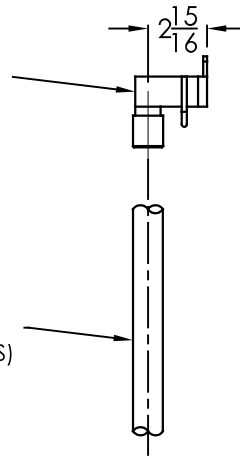

8" x 6" AND 8" x 8" FLANGE

www.floproproducts.com

MODELS: FPBEA 800 , 860 ,(X)

BASE ELBOW ASSEMBLY

INSTALLATION DIMENSIONS