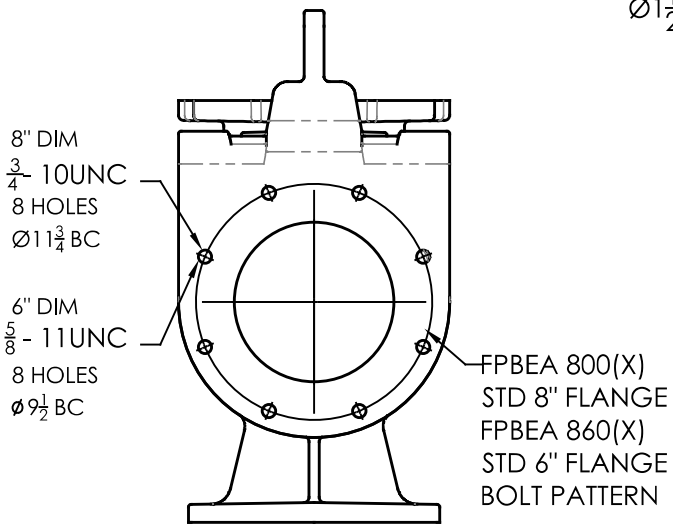

8" x 6" AND 8" x 8" FLANGE

www.floproproducts.com

MODELS: FPBEA 800 , 860 ,(X)

BASE ELBOW ASSEMBLY

INSTALLATION DIMENSIONS