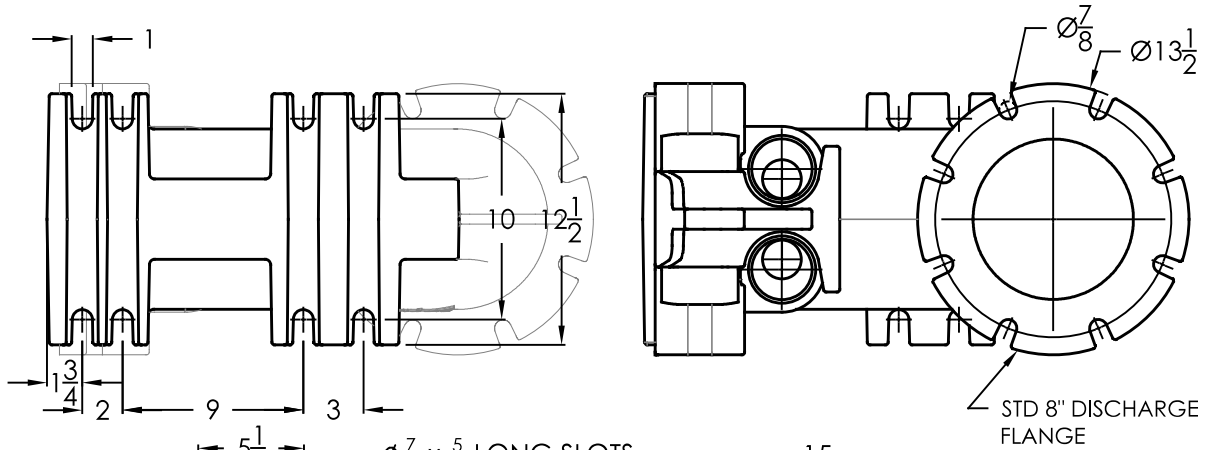

8" x 6" AND 8" x 8" FLANGE

www.floproproducts.com

MODELS: FPBEA 800 , 860 ,(X)

BASE ELBOW ASSEMBLY

INSTALLATION DIMENSIONS