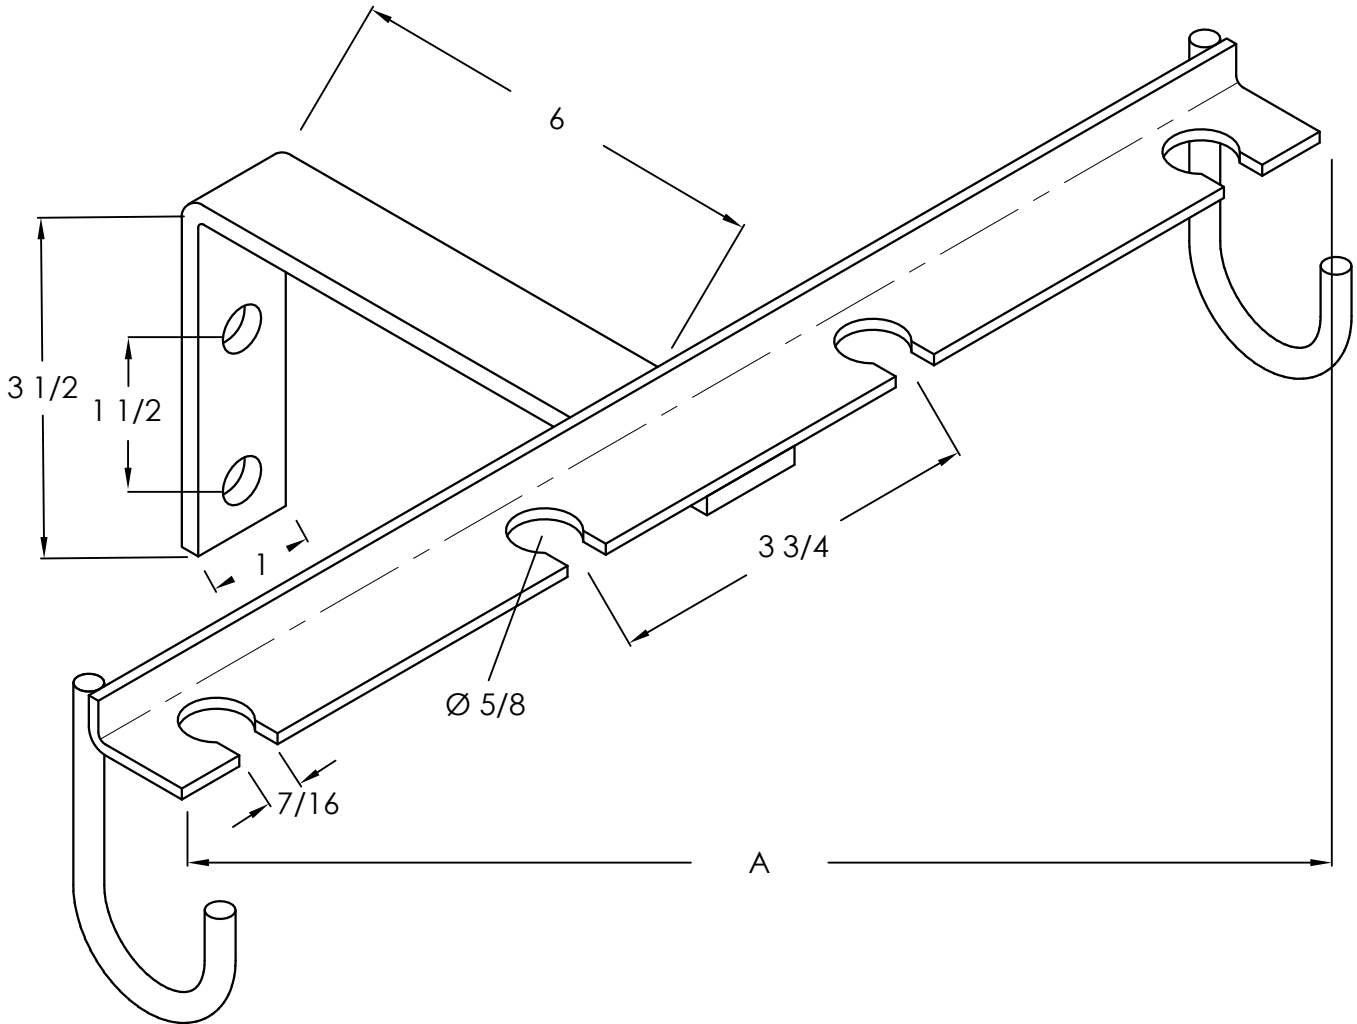

4 & 6 HOLE T-TYPE FLOAT BRACKET WITH END HOOKS

MODELS: FPTBH4, FPTBH6

www.FloProProducts.com

T-TYPE FLOAT BRACKET: INCLUDES CORD SNUBBERS

	FPTBH4	FPTBH6
A	13"	20 1/2"

SHIPPING WEIGHT: >1 LB

MATERIAL COMPOSITION
FLOAT BRACKET: 304 STAINLESS STEEL