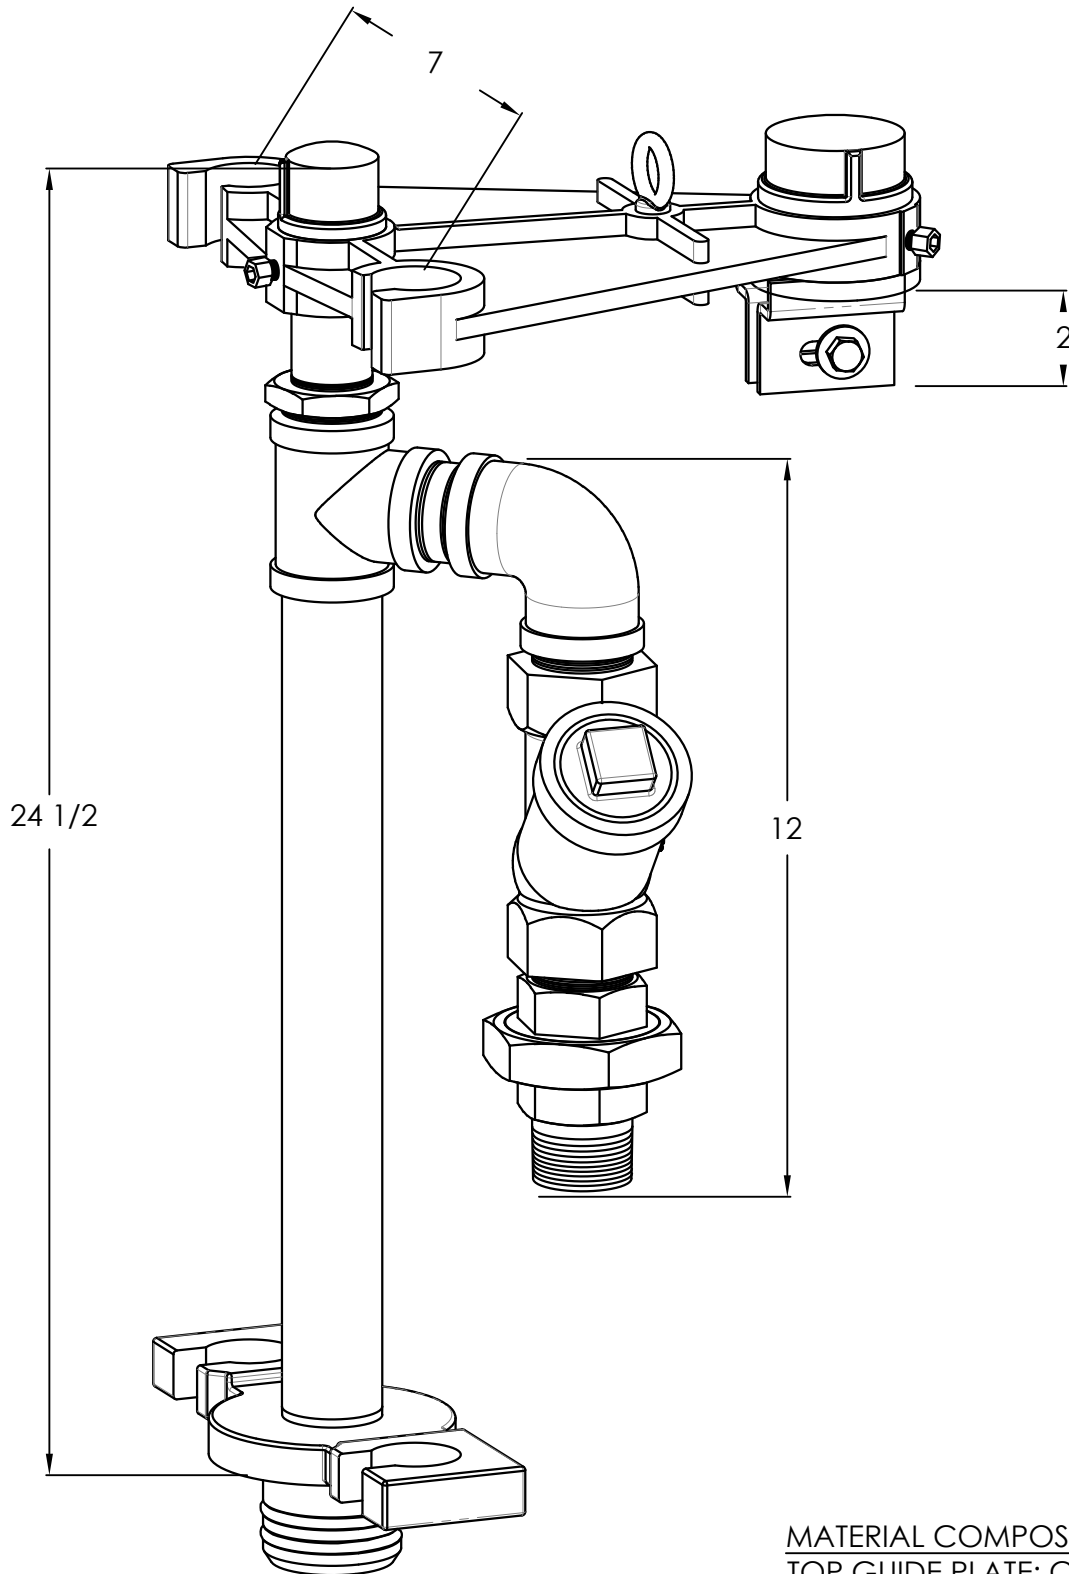

MYERS RWG STATION RETRO FIT KIT

MODEL: FPRWGBK

www.FloProProducts.com

RETRO FIT KIT INCLUDES: TOP GUIDE PLATE, BOTTOM GUIDE SEAL, BALL CHECK VALVE, STAINLESS STEEL PLUMBING, 1/2" SHACKLES & 1 ROLL OF PIPE THREAD TAPE

MATERIAL COMPOSITION

TOP GUIDE PLATE: CAST IRON

BOTTOM GUIDE SEAL: CAST IRON

CHECK VALVE: CAST IRON

PLUMBING: 304 STAINLESS STEEL

O-RINGS: NITRILE RUBBER

ALL HARDWARE IS 304 STAINLESS STEEL

SHIPPING WEIGHT: 25 LBS